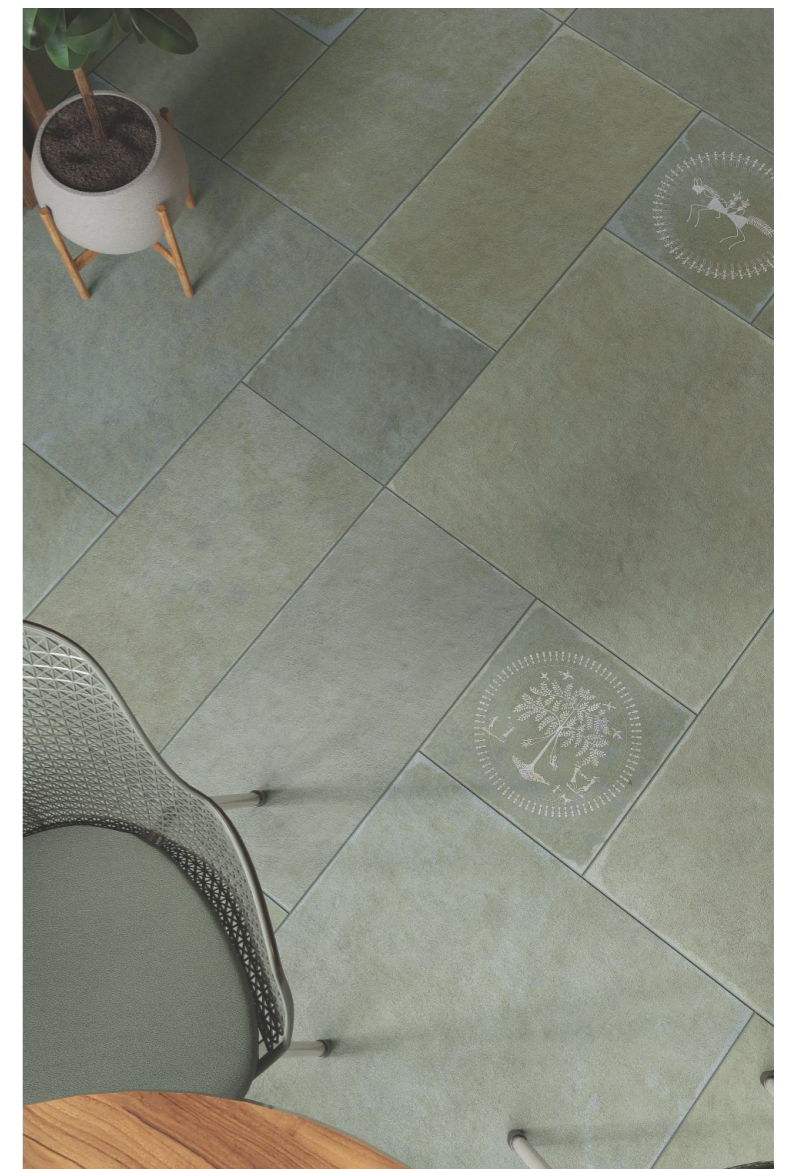

OUTLOOK
collection

12mm Thickness

RUBY
series

Ruby Mint

Matt Surface | 600x600mm | 600x298mm | 298x298mm