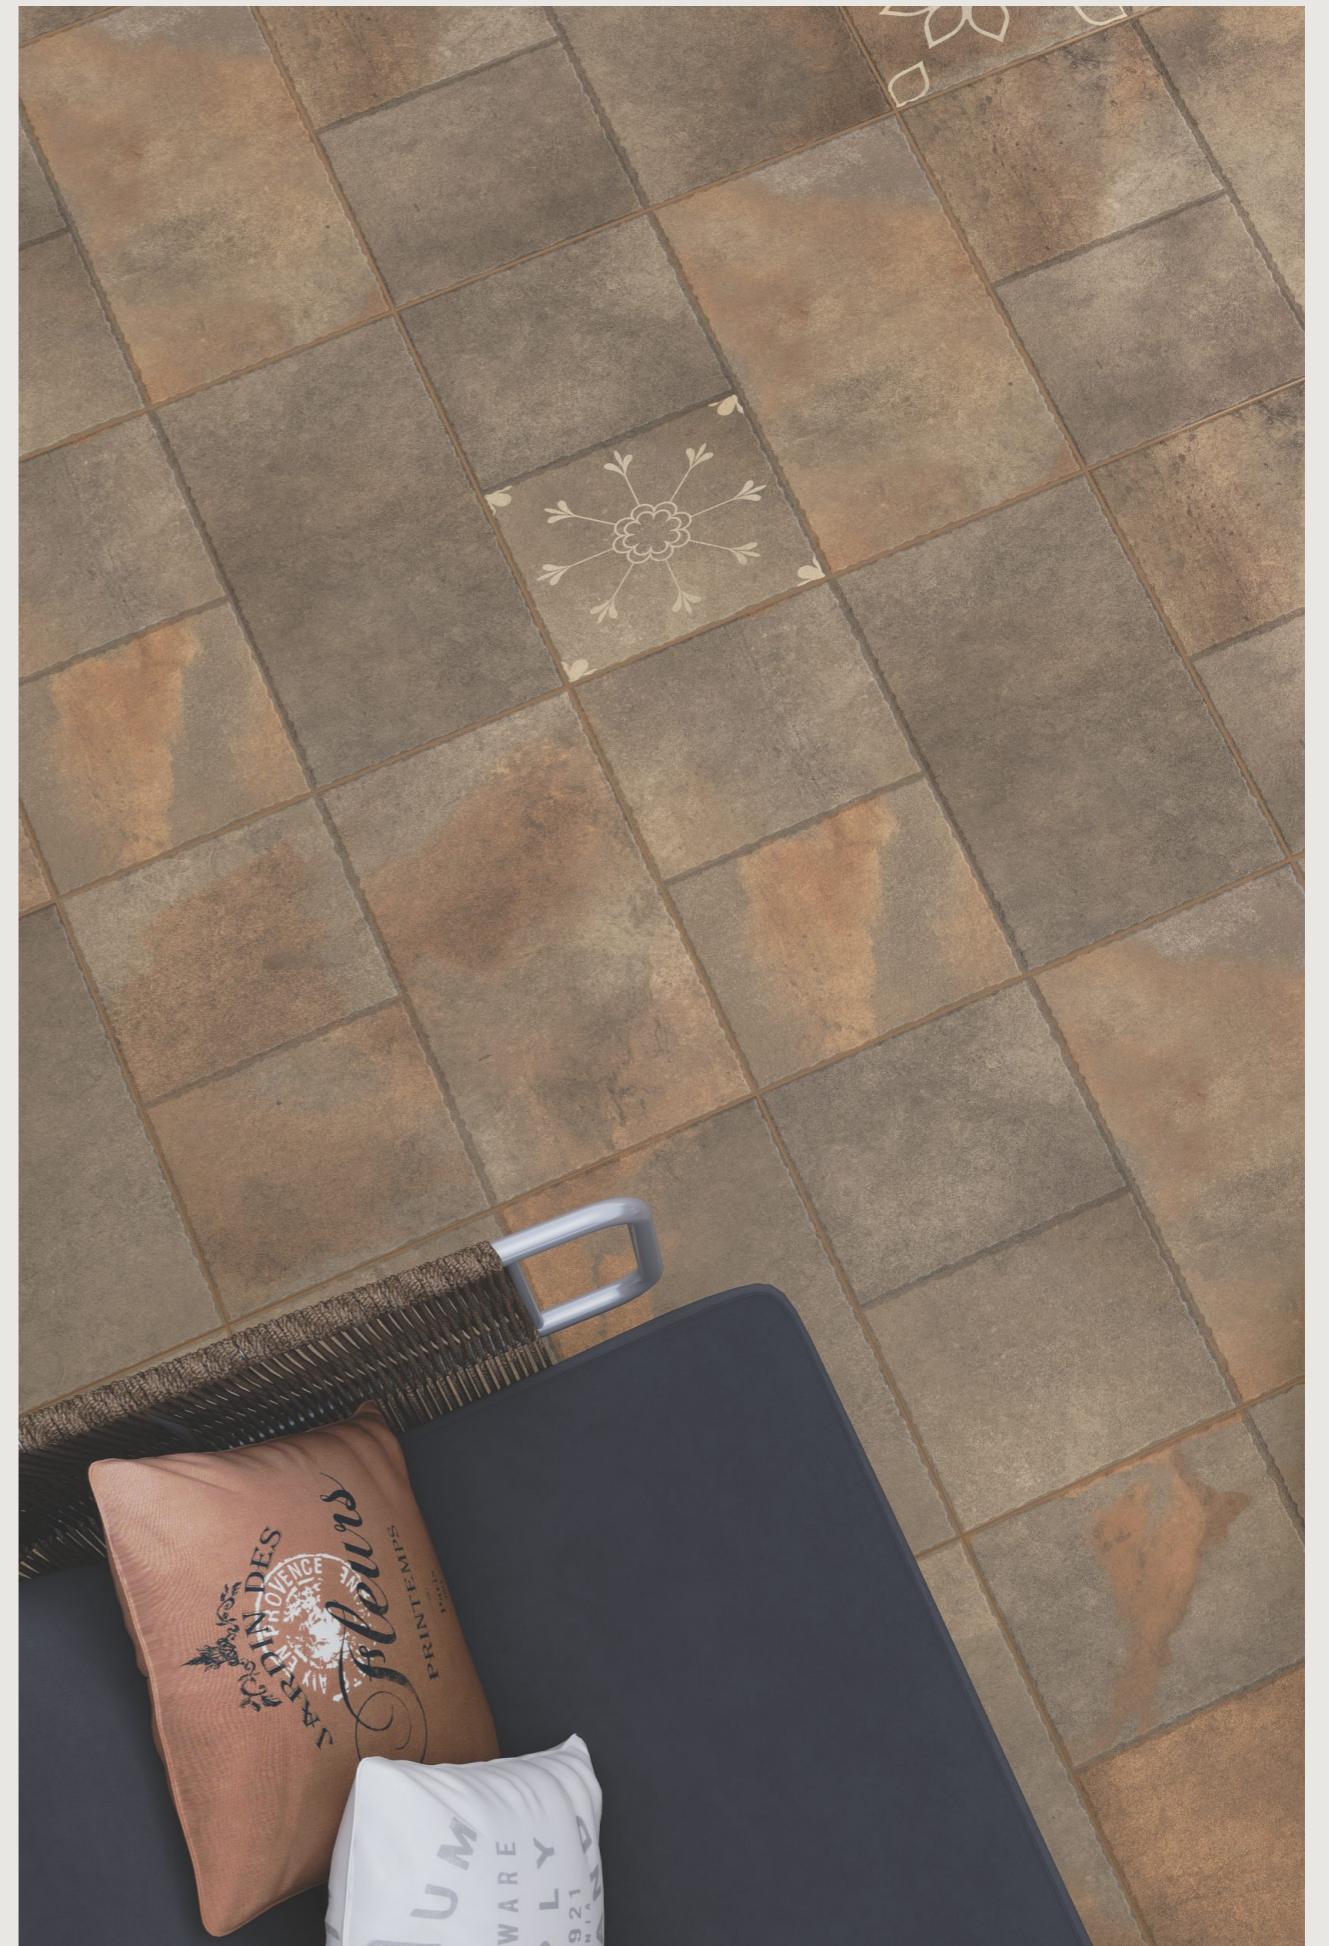

OUTLOOK
collection

strongness
obvious

Punch 05

12mm
thickness