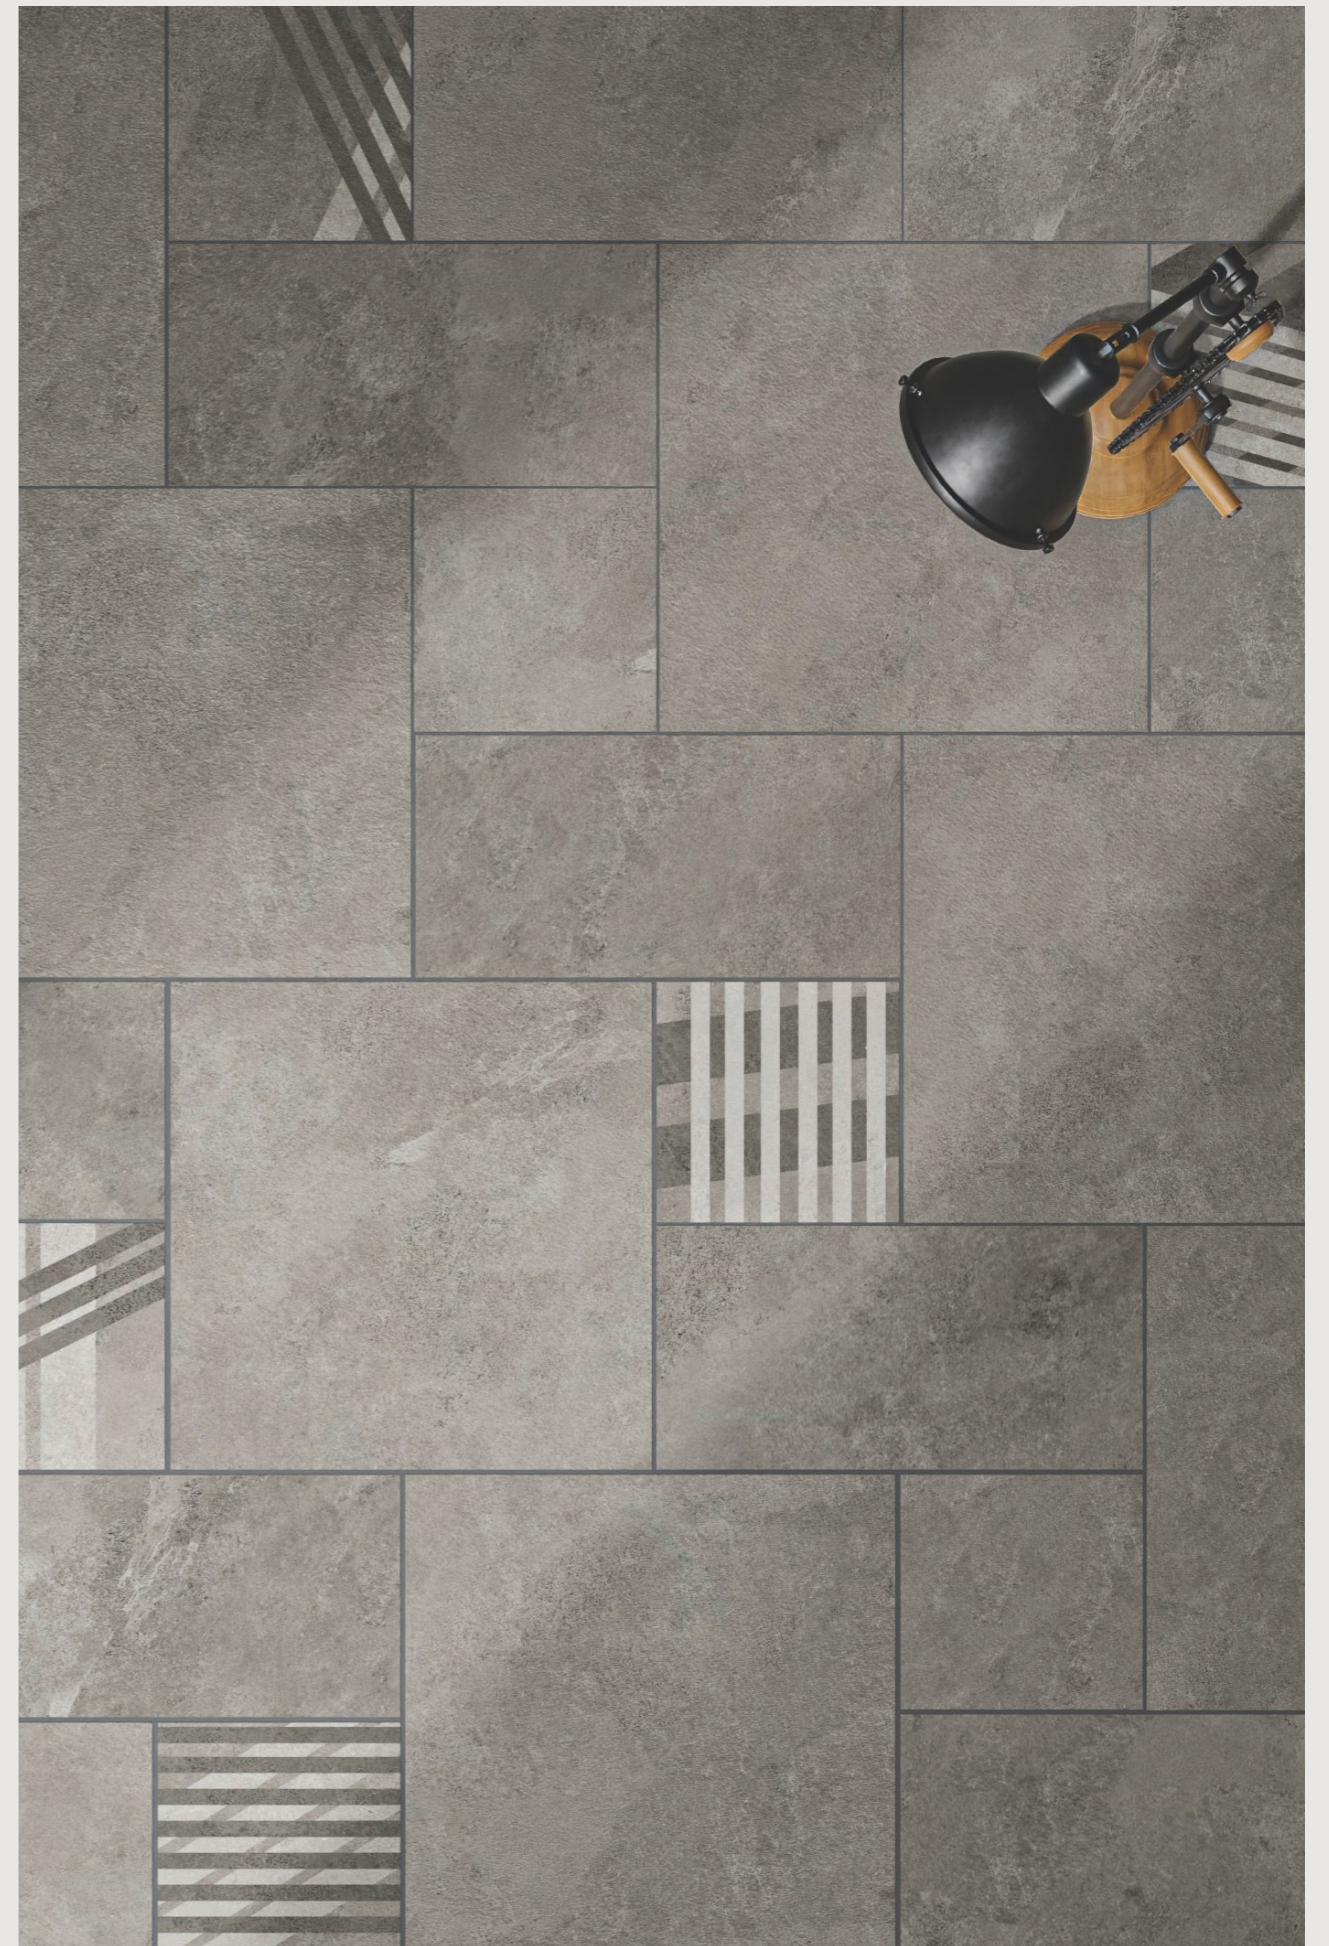

OUTLOOK
collection

impressive
verview

Punch 03

12mm
thickness