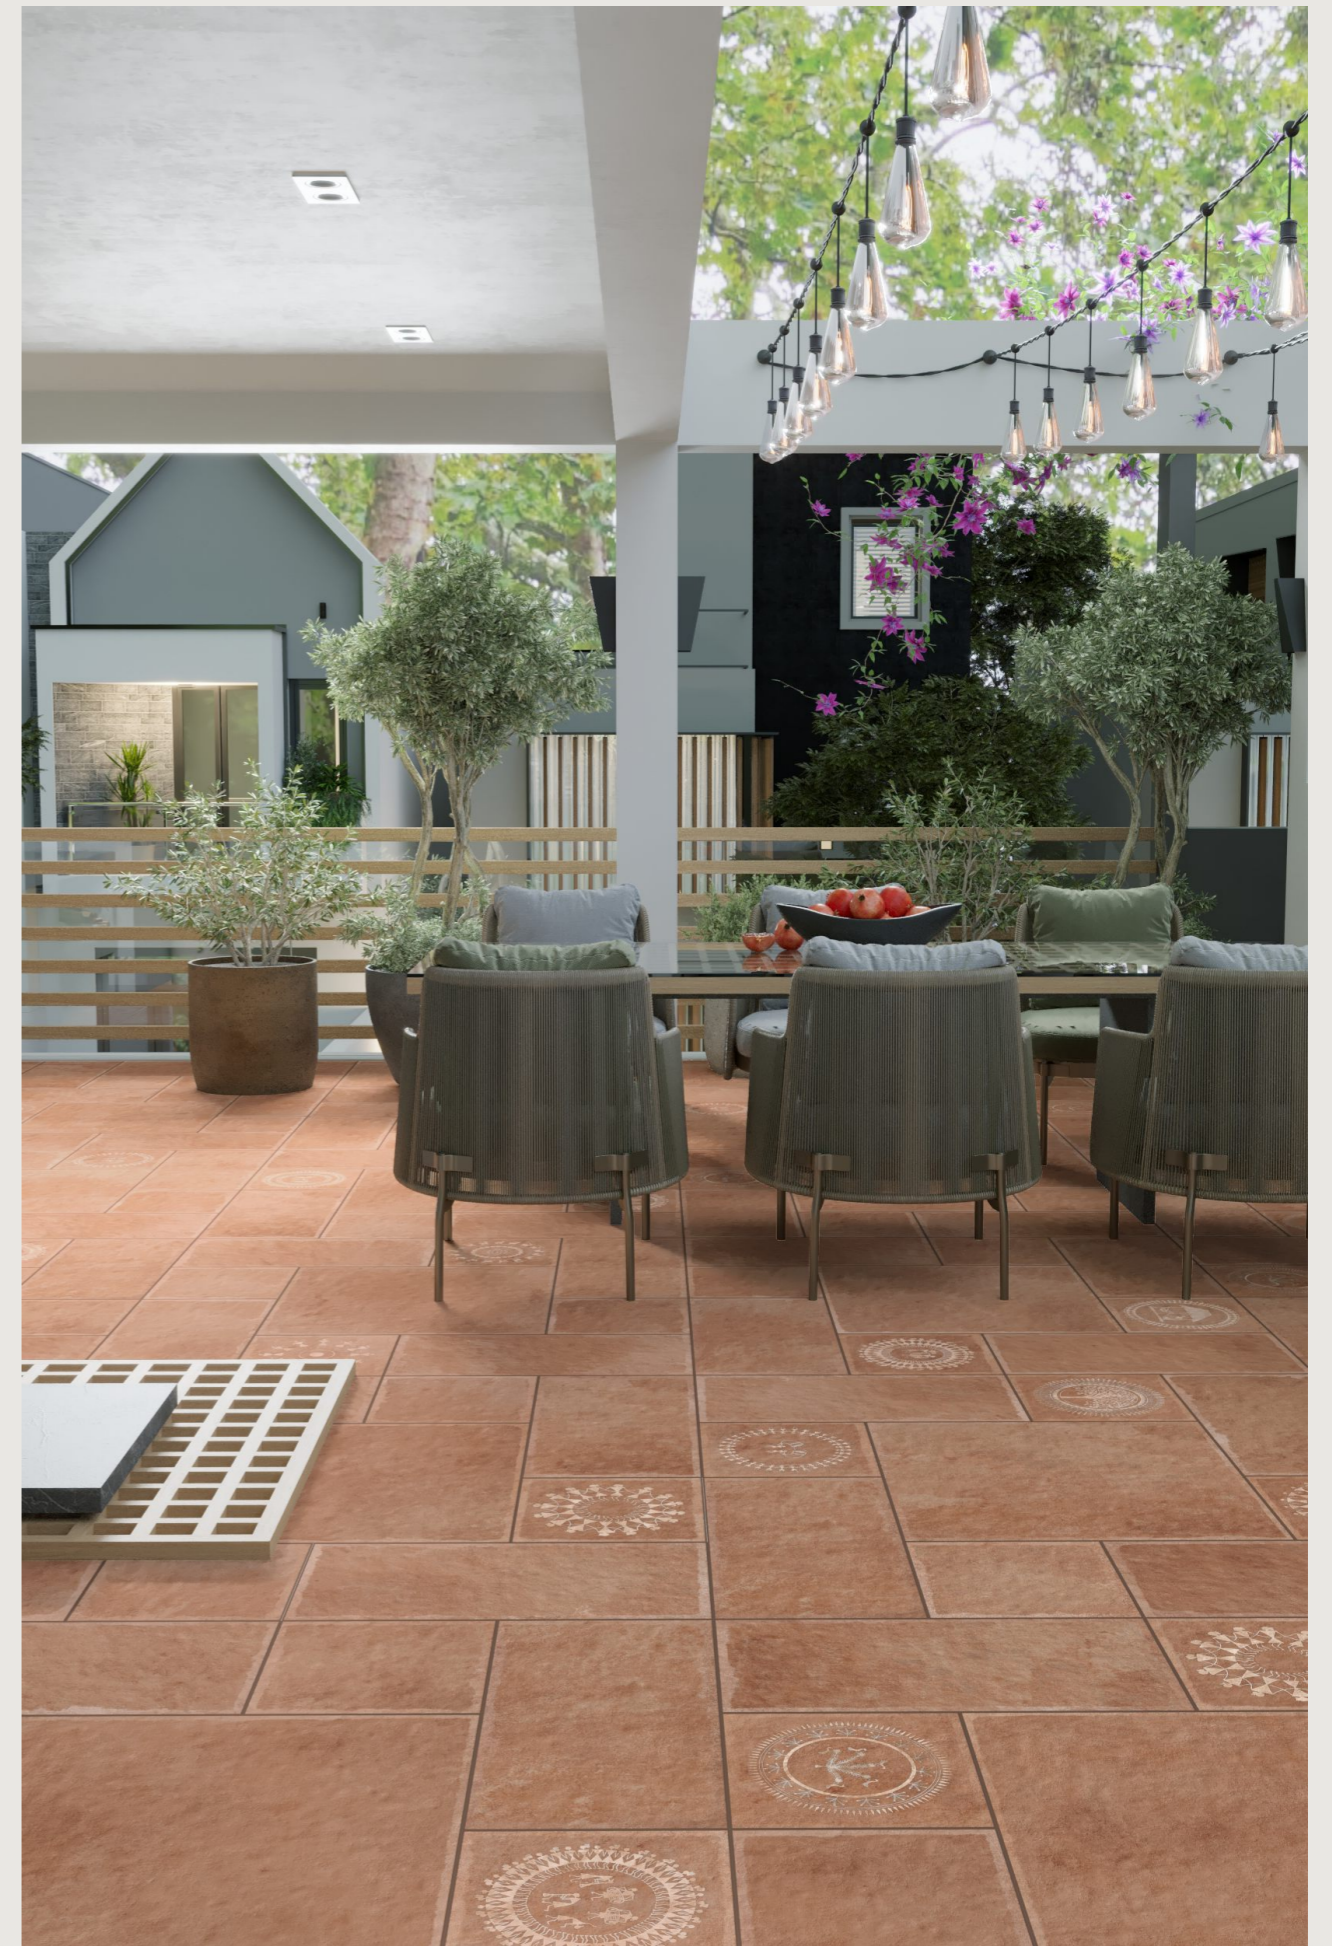

OUTLOOK

collection

auguring
m **o** **o** **m** **e** **n** **t** **s**

Punch **07**

12mm
thickness