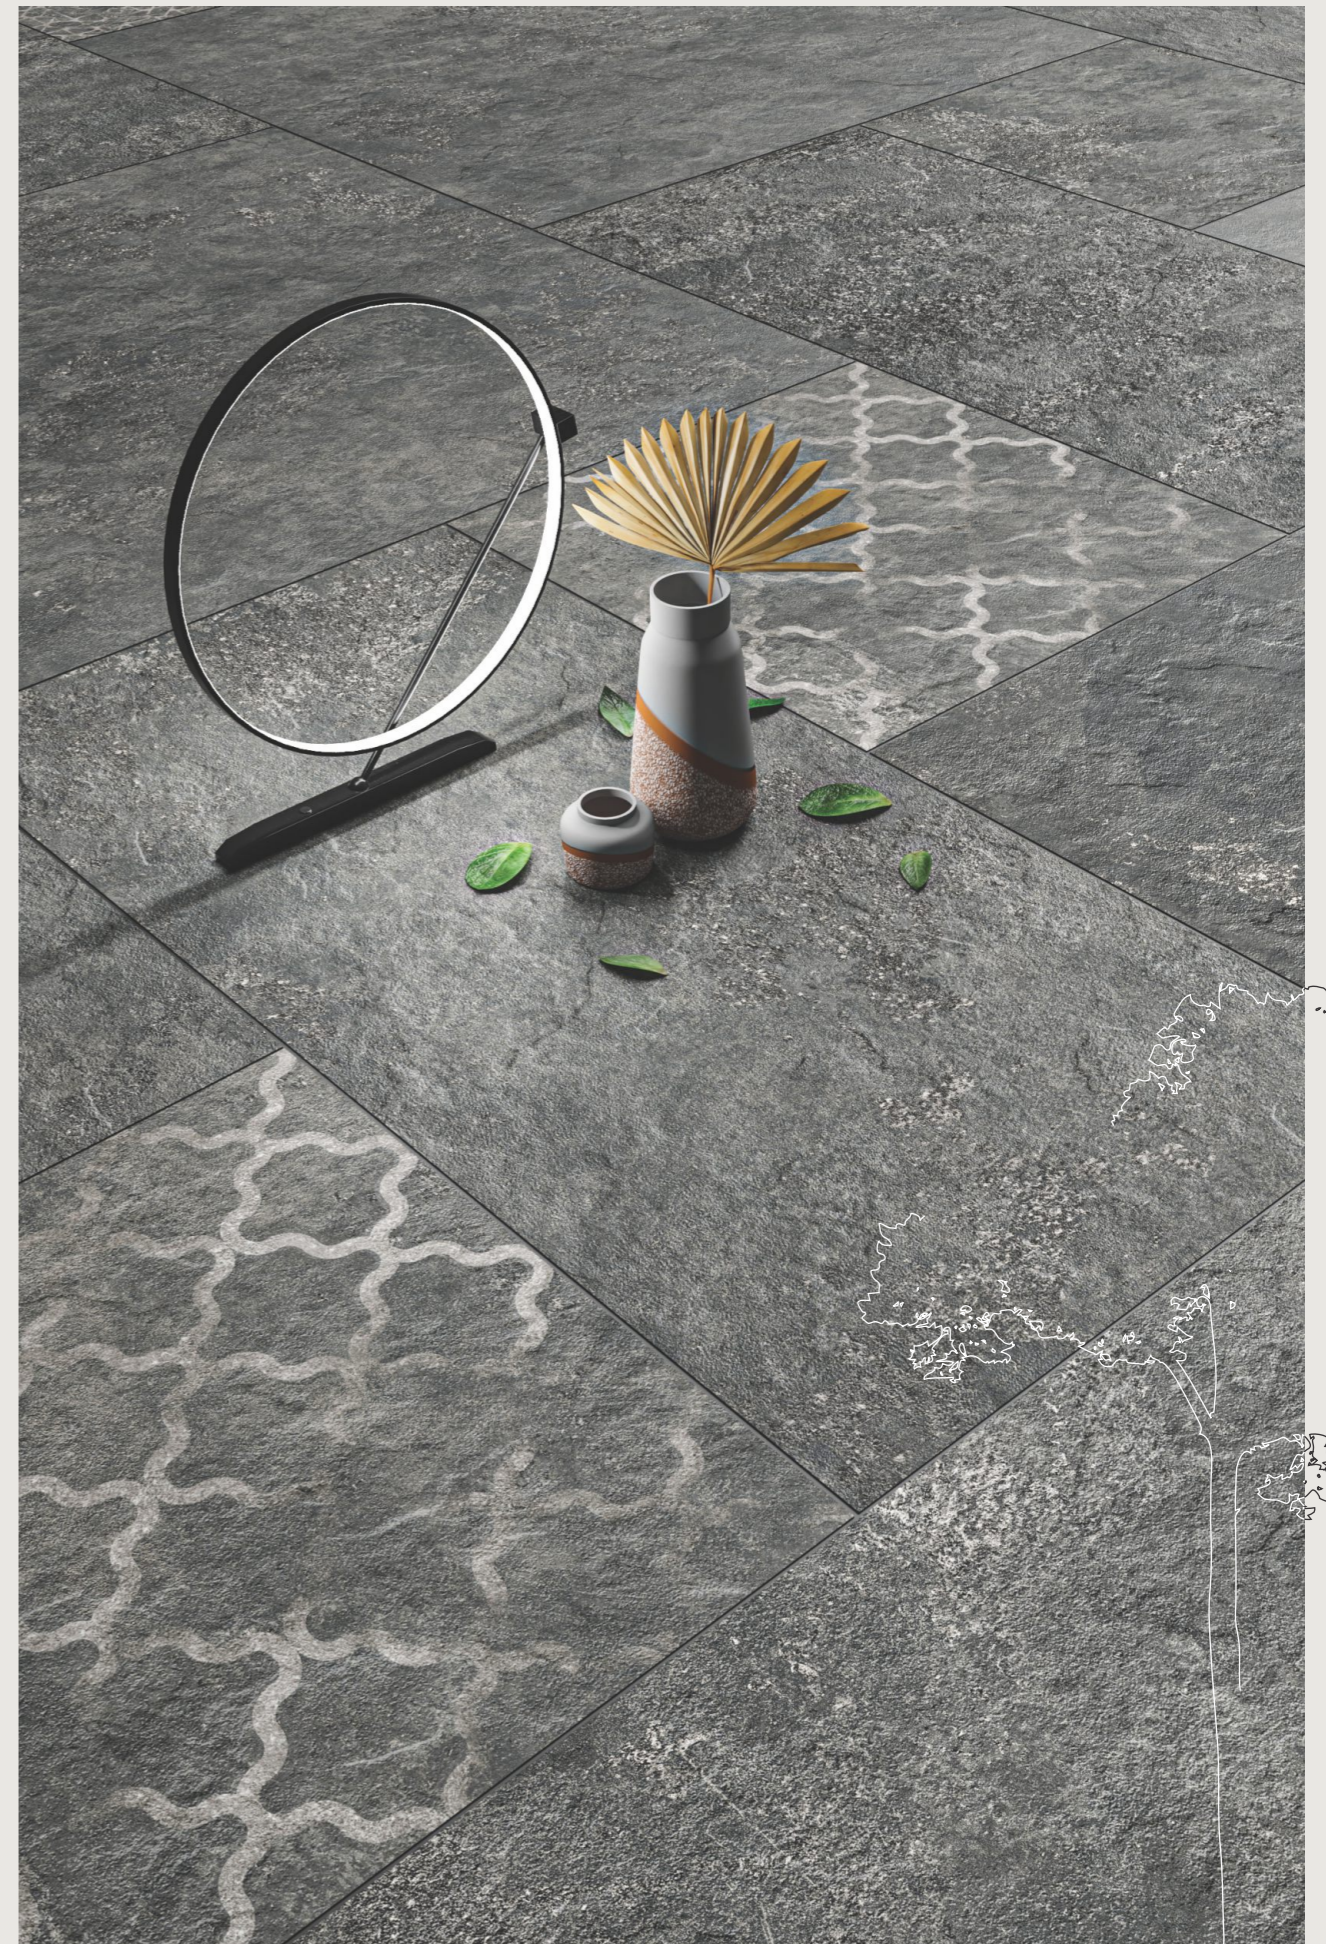

12mm
thickness

Mandatory **4mm** Spacer (Grout)

600x600mm

Available
in 3 Size

298x298mm

298x600mm

OUTLOOK
collection

appearance
nooble